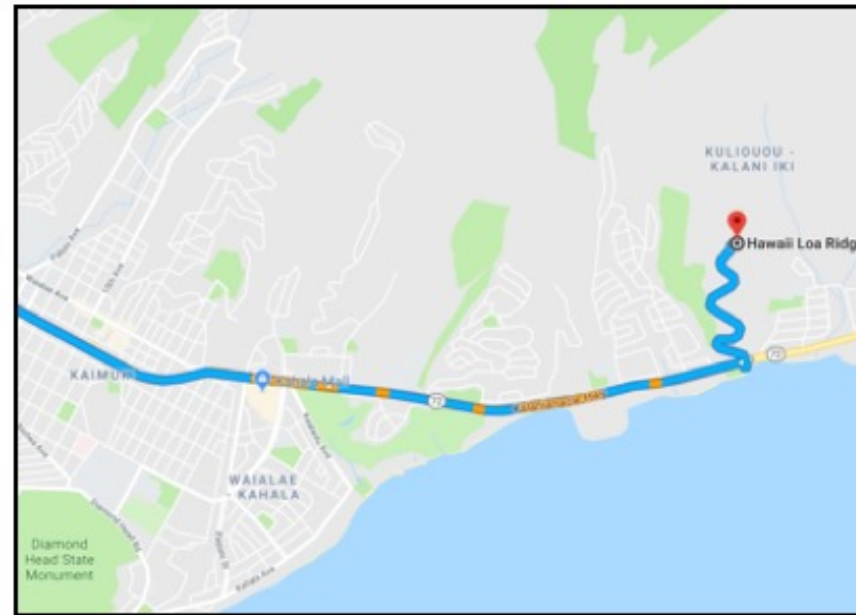

ANNUAL PCA-HAWAII PICNIC

WHAT:The Annual PCA-Hawaii Picnic, with emphasis on “Welcoming New Members.”

WHEN: Sunday, July 22, 2018 from 10 a.m. to 3 p.m.

WHERE: Hawaii Loa Ridge Community Center, 669 Puuikena Dr. Honolulu

PCA Hawaii Picnic
Hawaii Loa Ridge Community Center
669 Puuikena Dr., Honolulu